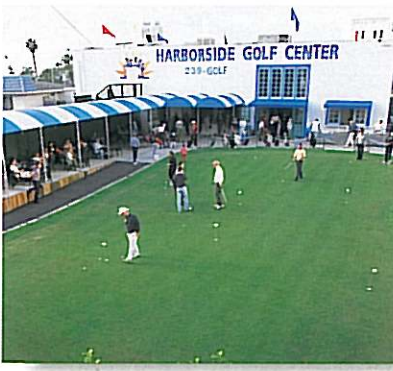

HARBORSIDE GOLF CENTER
 AMERICA'S FINEST GOLF CENTER & DRIVING RANGE
 DOWNTOWN SAN DIEGO

HARBORSIDE GOLF CENTER
 AMERICA'S FINEST GOLF CENTER & DRIVING RANGE
 801 West Ash Street, San Diego, CA 92101
619/239 GOLF (4653)

OPEN TO THE PUBLIC
STATE OF THE ART
PGA APPROVED FACILITY
The Home of Game Golf
Golfing for \$\$\$

- The Center Features . . .
- 80 Multi-Level Practice Tees
 - Multiple Target Greens
 - 7500 Square Ft. Putting Green
 - Chipping & Sand Trap Area
 - Automatic Tee-Up Machines
 - Virtual Reality Golf Simulator
 - A-Star Swing Analysis
 - PGA Instruction/Lessons/Clinics
 - Sports Bar w/Satellite TV
 - Full Service Restaurant
 - GOLF MART Pro Shop
 - Club Rentals/Custom Clubs
 - Open Daily 7:00 am – 11:00 pm
 - Corporate Event Service